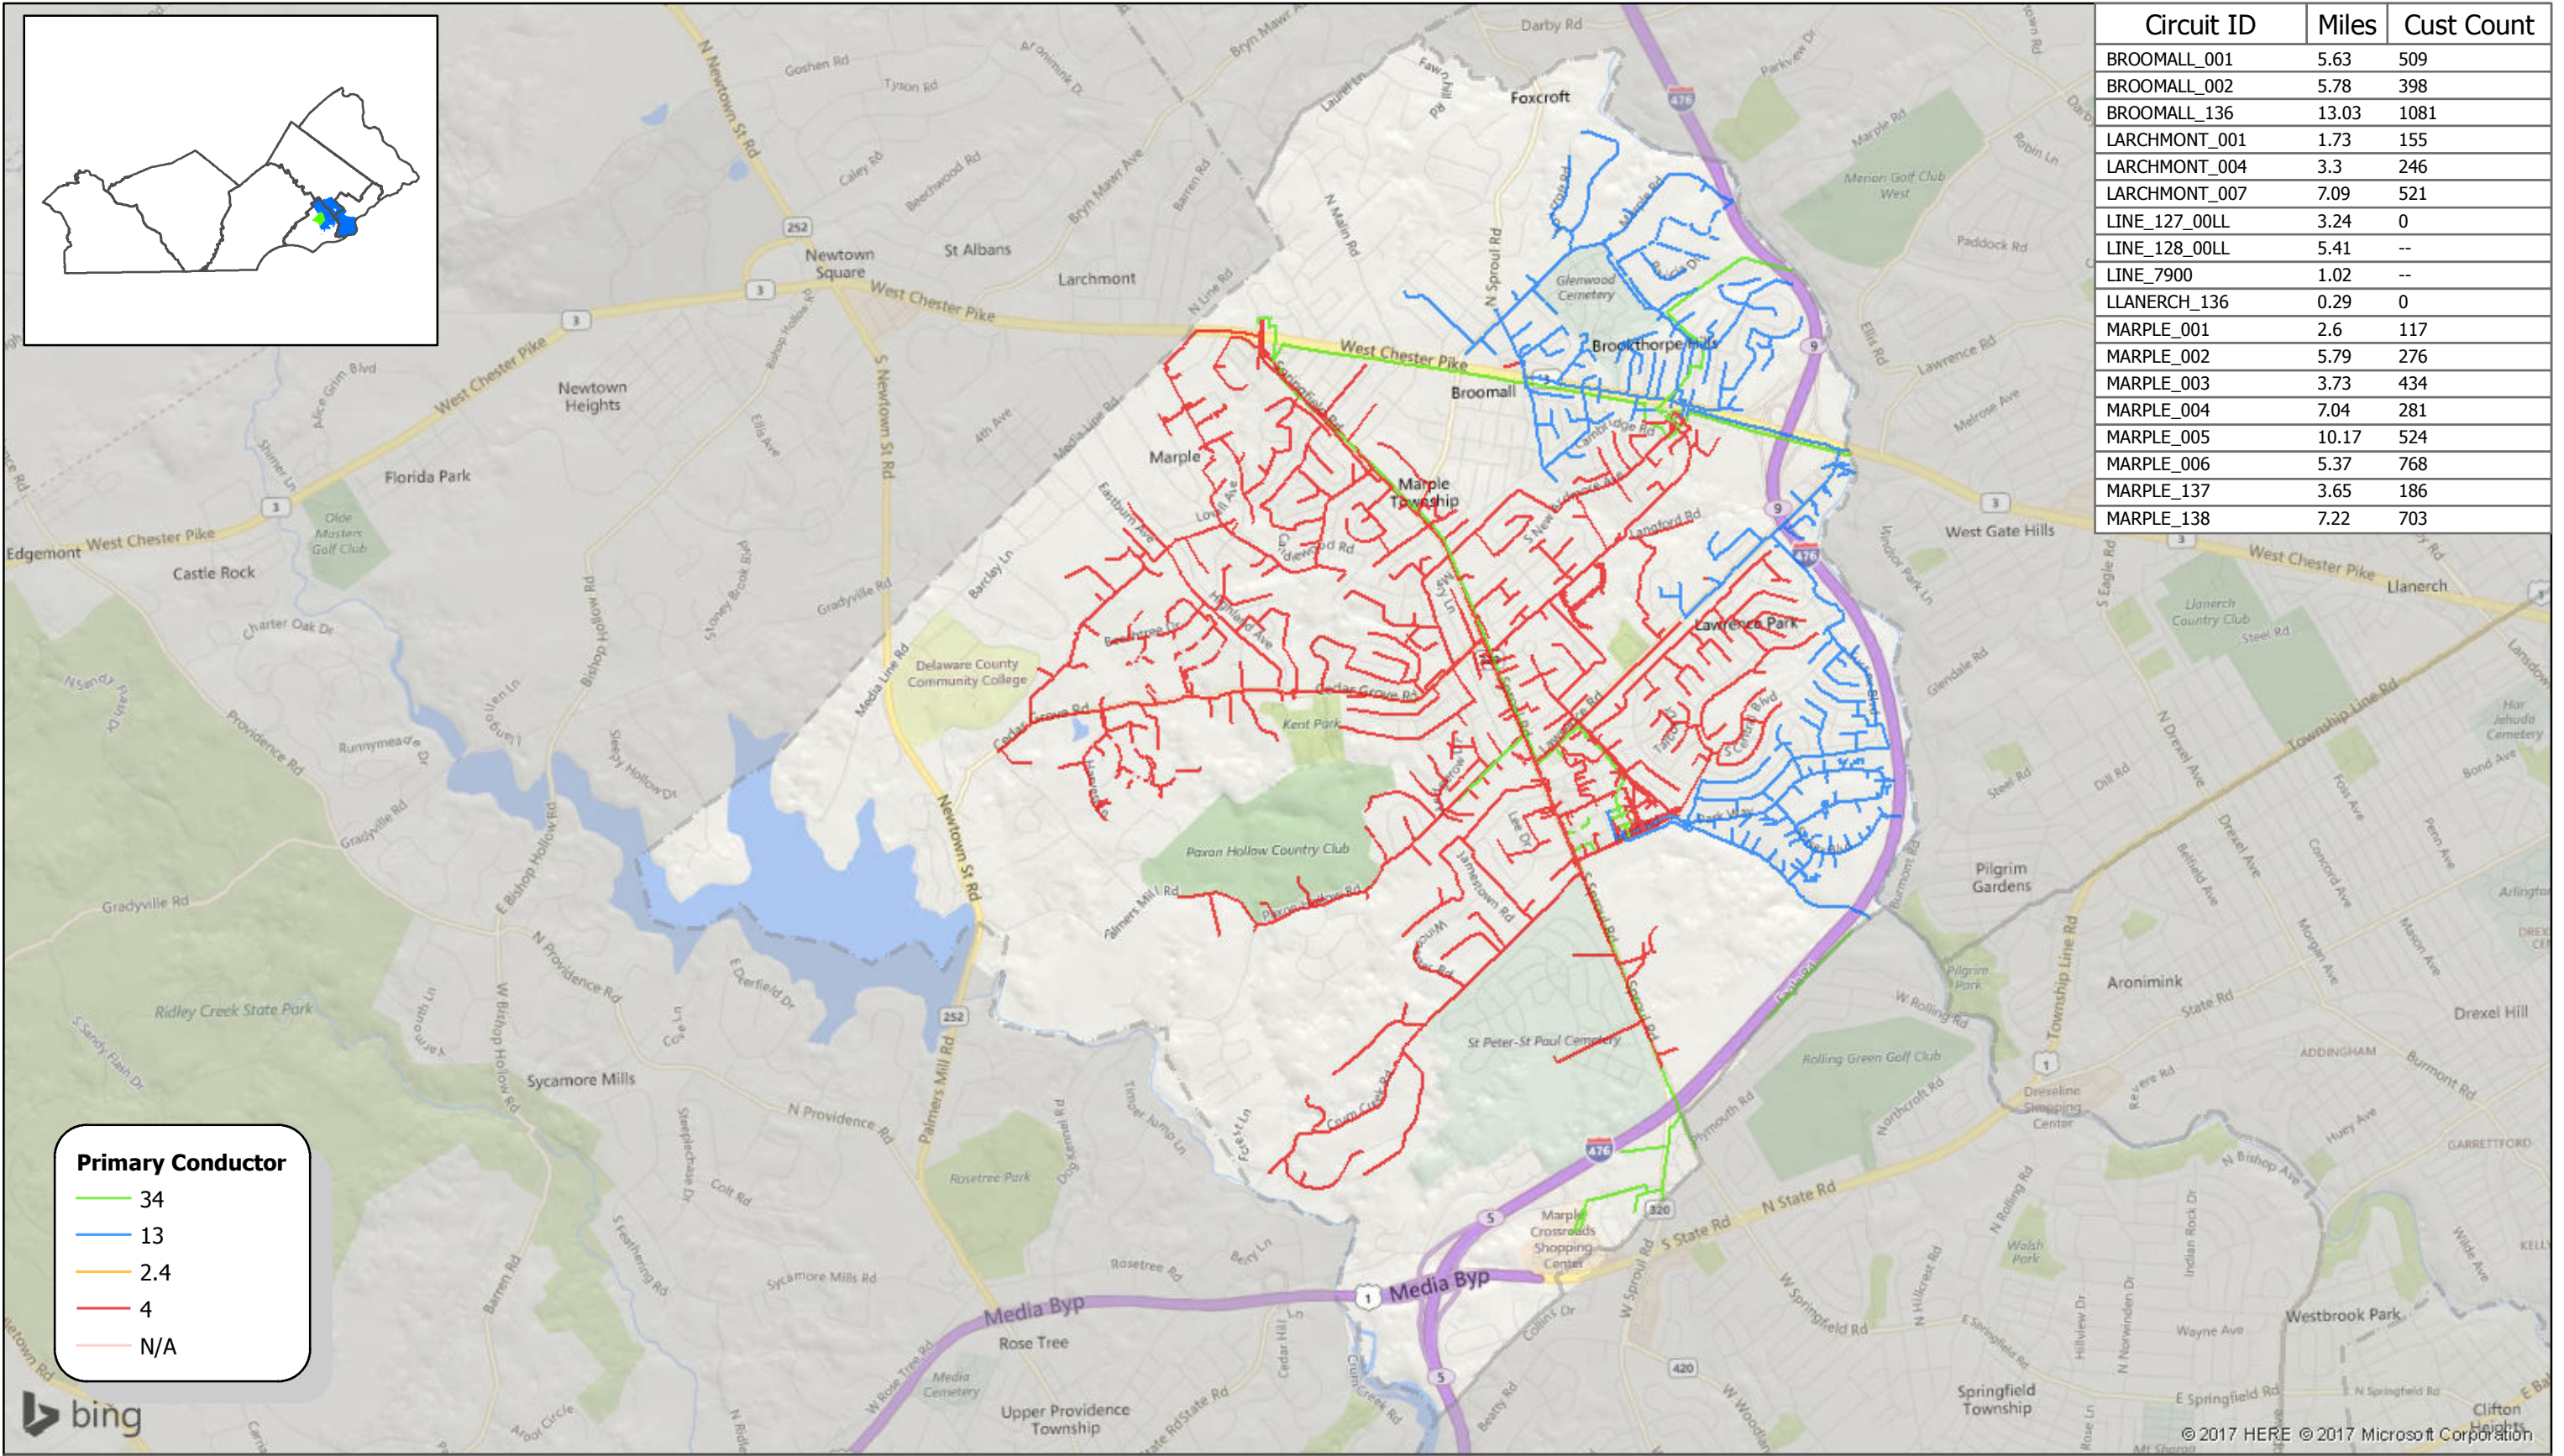

Circuit ID	Miles	Cust Count
BROOMALL_001	5.63	509
BROOMALL_002	5.78	398
BROOMALL_136	13.03	1081
LARCHMONT_001	1.73	155
LARCHMONT_004	3.3	246
LARCHMONT_007	7.09	521
LINE_127_00LL	3.24	0
LINE_128_00LL	5.41	--
LINE_7900	1.02	--
LLANERCH_136	0.29	0
MARPLE_001	2.6	117
MARPLE_002	5.79	276
MARPLE_003	3.73	434
MARPLE_004	7.04	281
MARPLE_005	10.17	524
MARPLE_006	5.37	768
MARPLE_137	3.65	186
MARPLE_138	7.22	703

Primary Conductor	
34	Green
13	Blue
2.4	Yellow
4	Red
N/A	Pink

Circuit Miles: 92  
 Customer Count: 6199

## LLANERCH Circuits Marple, Delaware County