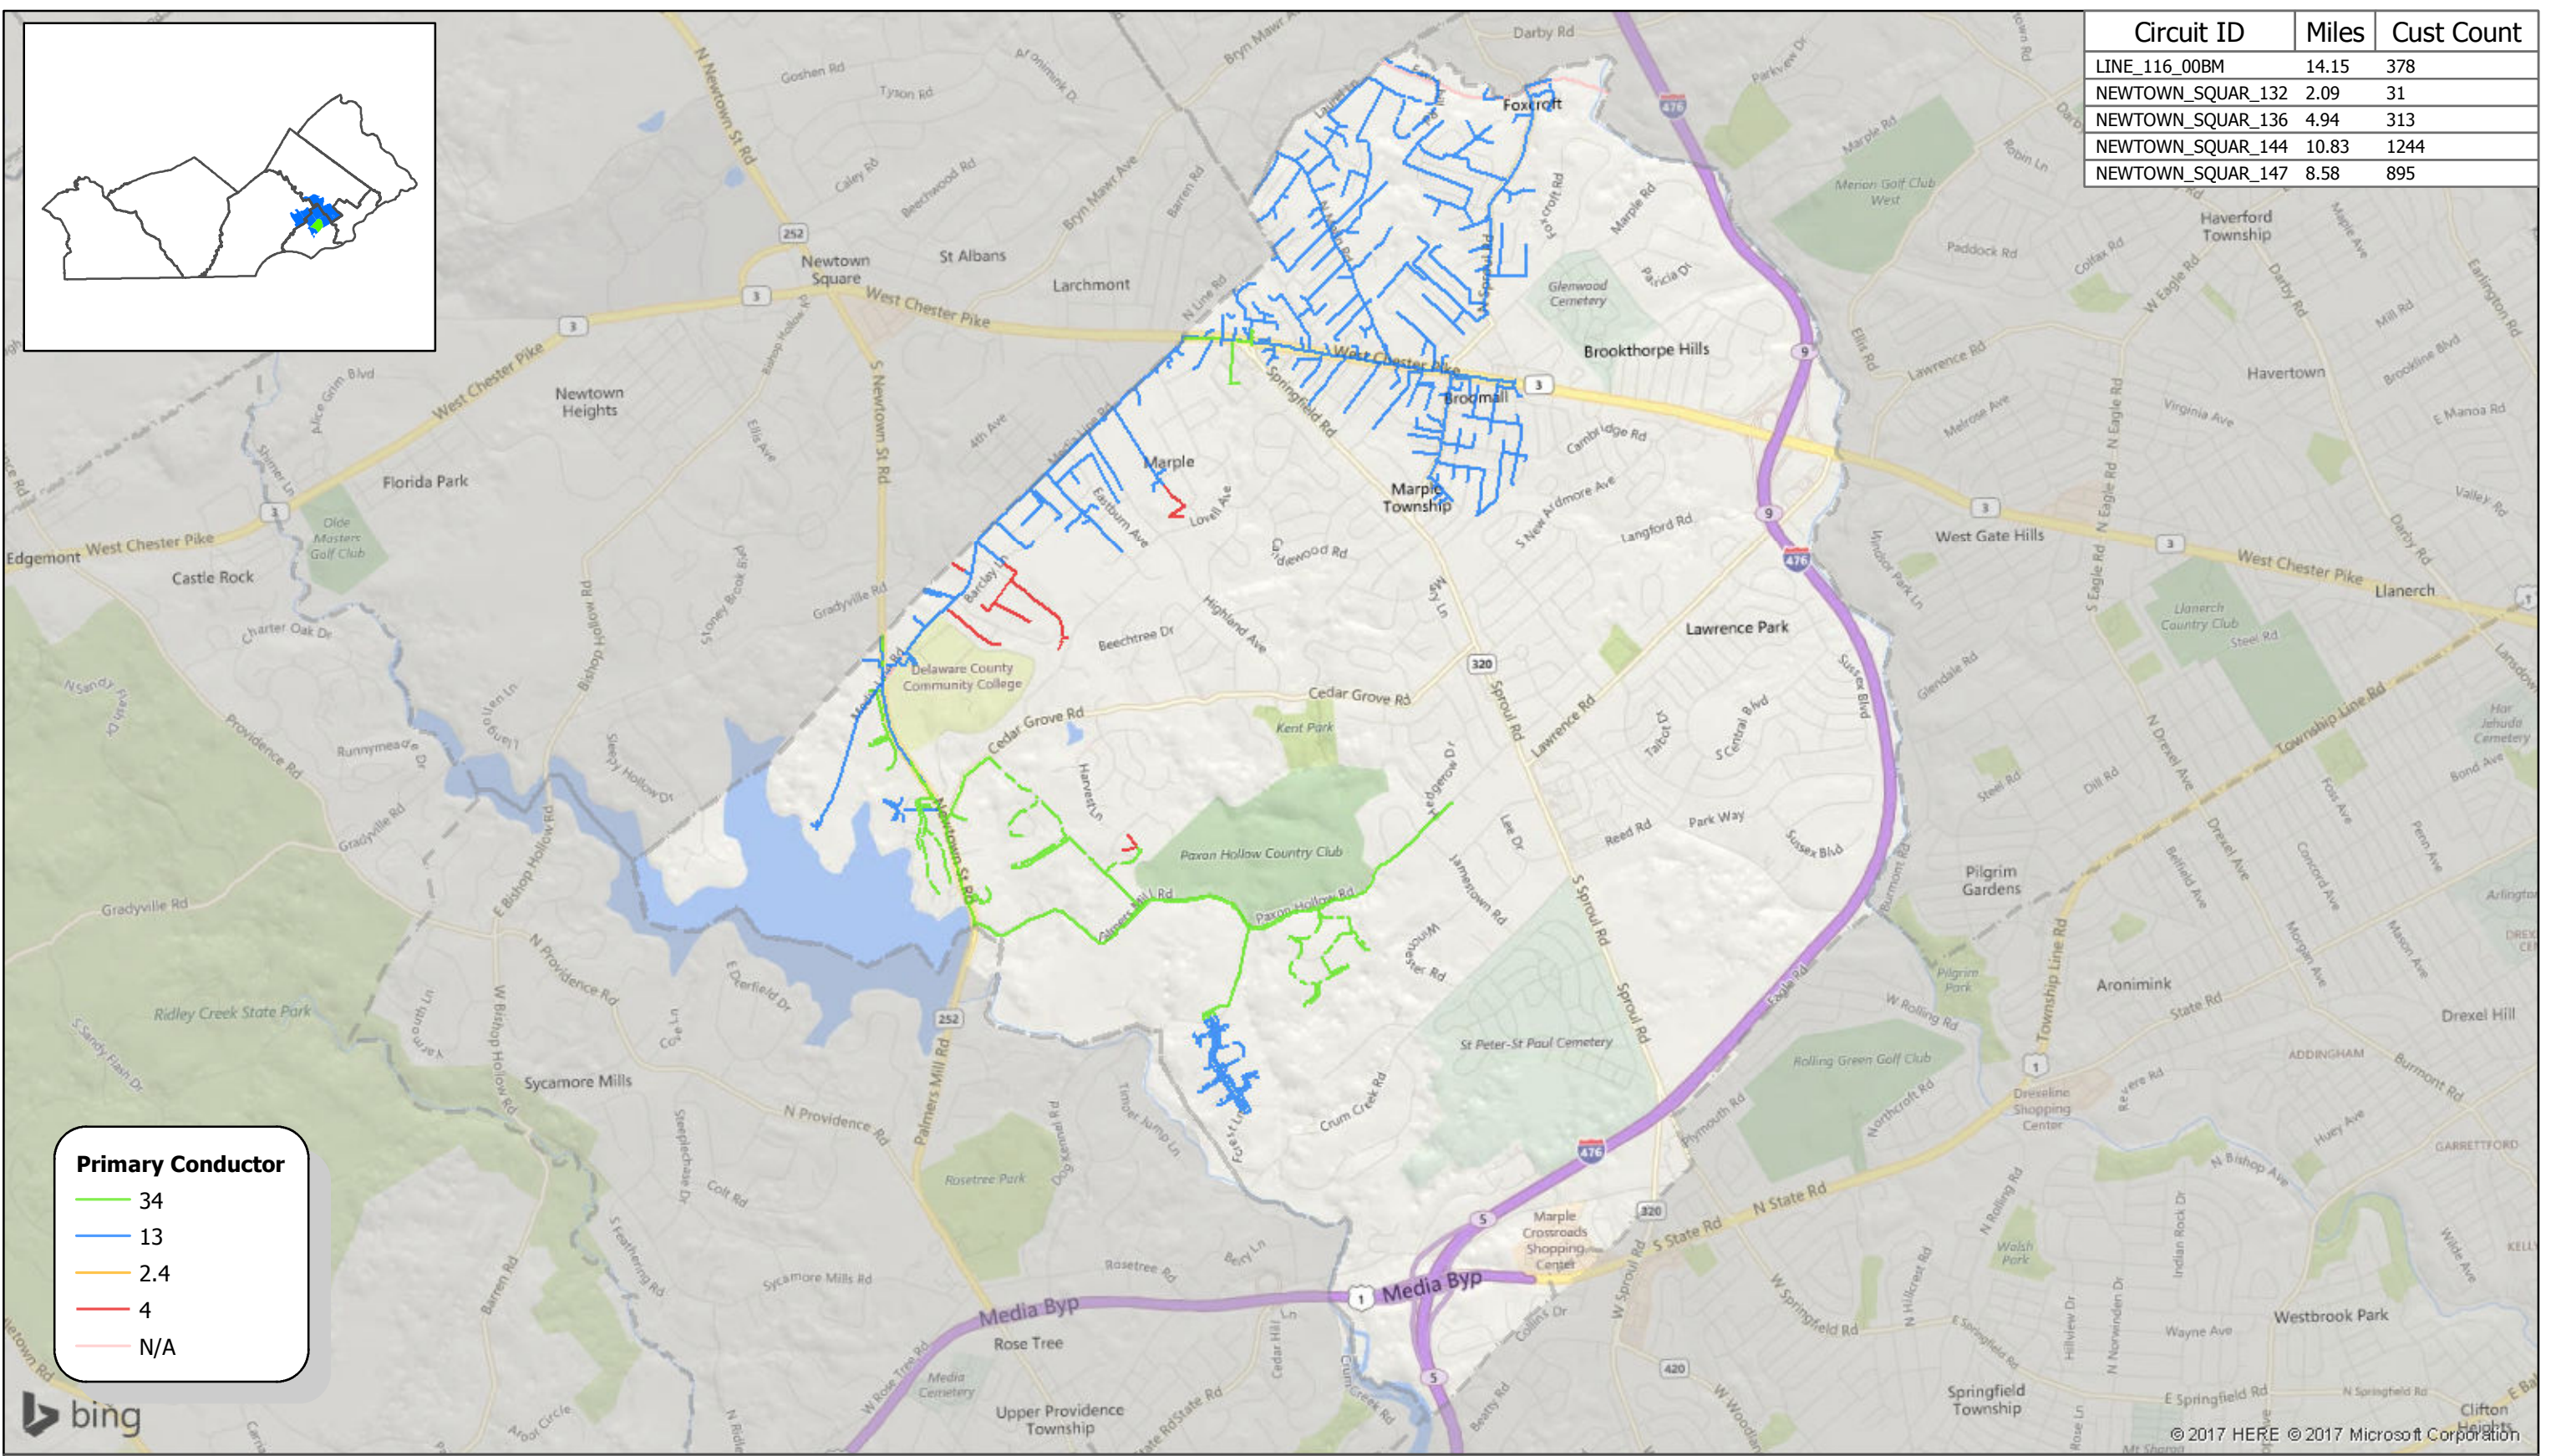

Circuit ID	Miles	Cust Count
LINE_116_00BM	14.15	378
NEWTOWN_SQUAR_132	2.09	31
NEWTOWN_SQUAR_136	4.94	313
NEWTOWN_SQUAR_144	10.83	1244
NEWTOWN_SQUAR_147	8.58	895

Primary Conductor	
34	Green
13	Blue
2.4	Yellow
4	Red
N/A	Purple

Circuit Miles: 41  
 Customer Count: 2861

## BRYNMAWR Circuits Marple, Delaware County